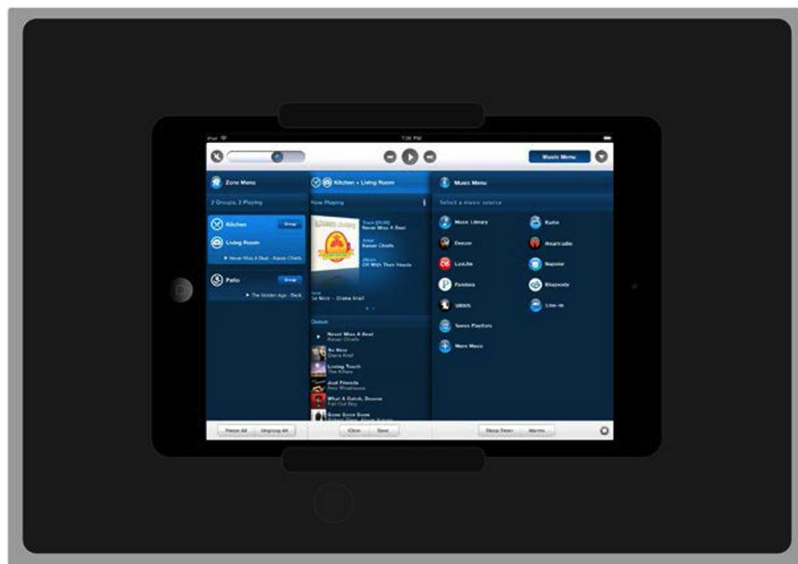

miniDock Black

Manual docking station for iPad mini / landscape and portrait orientation / black / 110-230V / black glass bezel / power connection with the original mini-iPad cable

Rating: Not Rated Yet

Price:

Sales price: 507 Ft

Sales price without tax: 399 Ft

Tax amount: 108 Ft

[Ask a question about this product](#)

Description

- Impressive glass panels in black and white
- Portrait or Landscape installation
- Table mounting possible
- Works with the original Lightning cable
- Bluetooth audio adapter included

iRoom's miniDock is a stylish dock for your iPad mini™. The miniDock is integrated into the wall or in furniture (desk or kitchen). Your iPad mini™ is continuously charged while the full functionality is available. Whether as a music center or TV via streaming, as an electronic photo frame or as Control panel, the possibilities are almost endless.