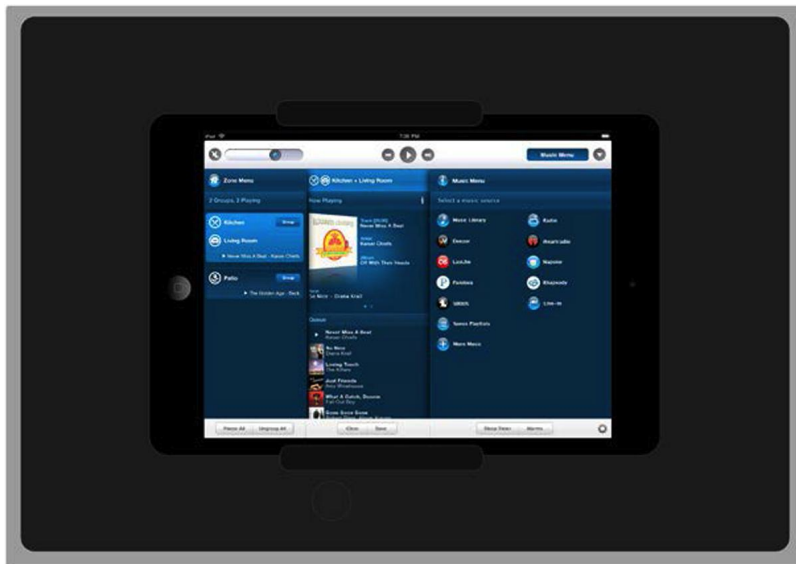

miniDock Black

Manual docking station for iPad mini / landscape and portrait orientation / black / 110-230V / black glass bezel / power connection with the original mini-iPad cable

Rating: Not Rated Yet

Price:

Sales price: 157086 Ft

Sales price without tax: 123690 Ft

Tax amount: 33396 Ft

[Ask a question about this product](#)

Description

- Impressive glass panels in black and white
- Portrait or Landscape installation
- Table mounting possible
- Works with the original Lightning cable
- Bluetooth audio adapter included

iRoom's miniDock is a stylish dock for your iPad mini™. The miniDock is integrated into the wall or in furniture (desk or kitchen). Your iPad mini™ is continuously charged while the full functionality is available. Whether as a music center or TV via streaming, as an electronic photo frame or as Control panel, the possibilities are almost endless.